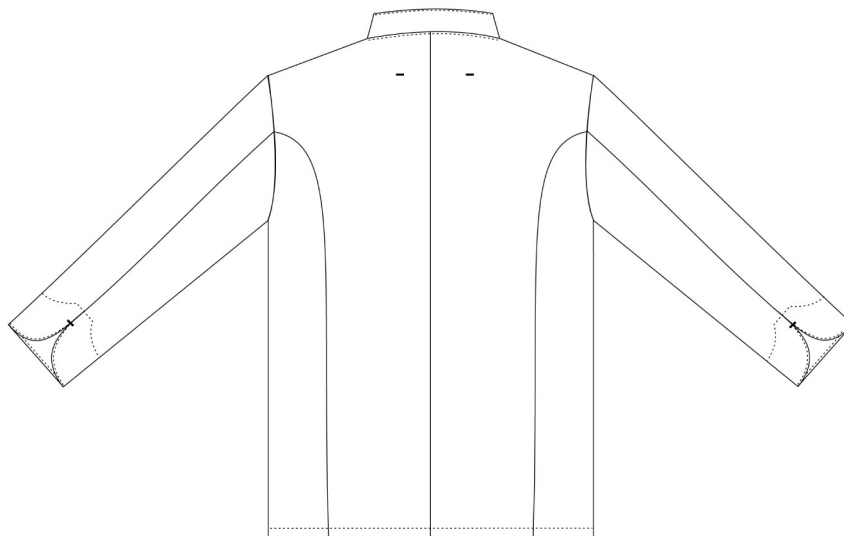

# Inox

Veste de cuisine

Cook jacket

**COLORIS**

Colors

**TAILLE**

Size

00 - 6

Inside breast pocket